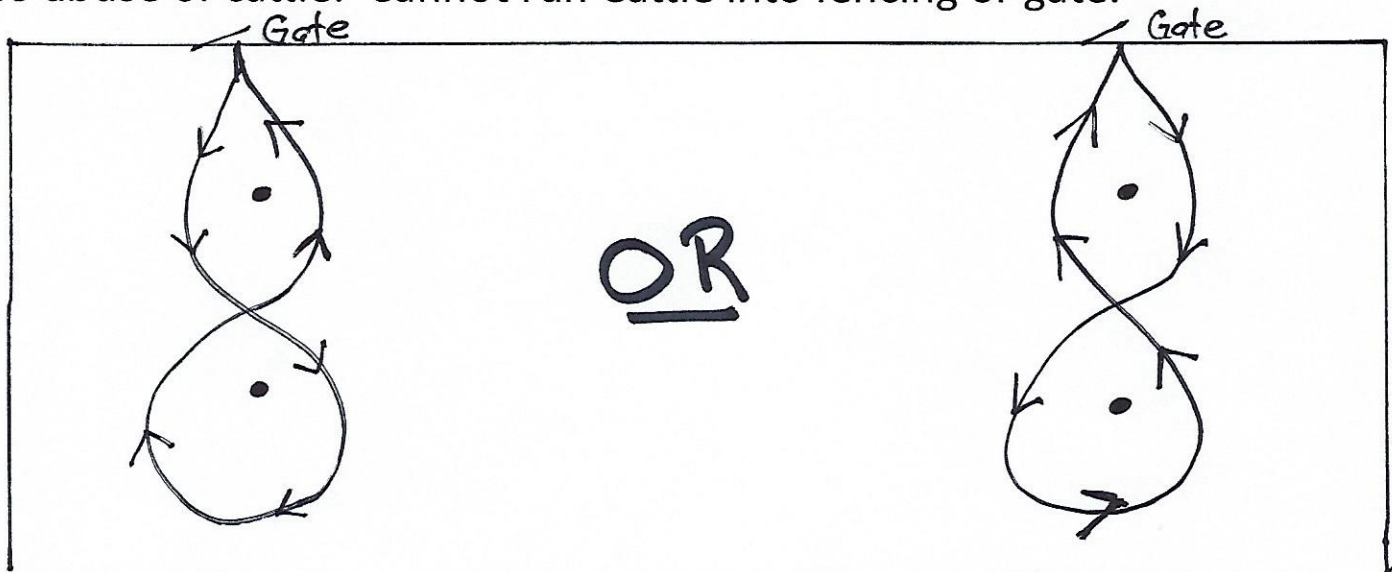

Must be a CoWN member.

Time starts when gate is opened. Rider or Riders goes in pen and brings out the cow. Riders must make cow do a figure 8 around two barrels and then puts cow back in pen. Time stops when gate is closed.

5 seconds added on to time for each barrel knocked over.

Any legal equipment can be ridden any manner. (Ex-Riding 2 handed with a curb bit is okay.)

Western Show Attire is **not required**. Must wear jeans and boots.

Disqualifacations:

Cow goes back into pen before completing a figure eight.

Time runs out before pattern is completed. Break of pattern.

No abuse of cattle. Cannot run Cattle into fencing or gate.

See Cintia with any questions. Enter at Show. 970-481-2868