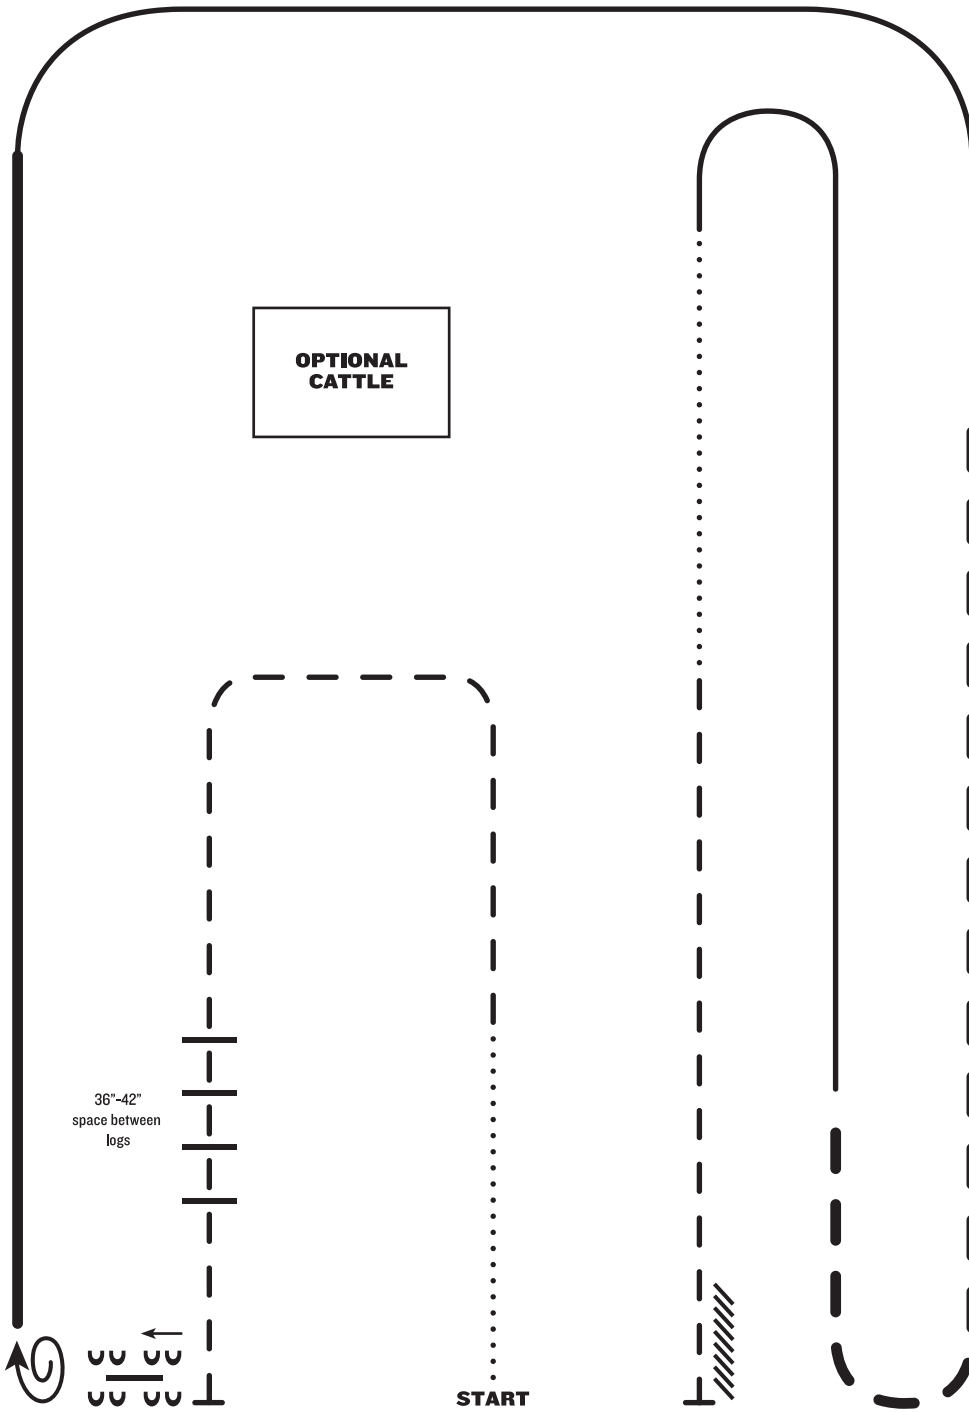

# RANCH RIDING - PATTERN 12

## LEGEND

.....	Walk
.....	Extended Walk
- - -	Trot
- - -	Extended Trot
— — —	Lope
— — —	Extended Lope
////	Back
\\	Lead Change

1. Walk
2. Trot
3. Trot over logs, stop
4. Side pass right over log
5. 1 1/2 turn right
6. Extended lope right lead
7. Lope right lead
8. Extended trot
9. Lope left lead
10. Walk
11. Trot
12. Stop and back

Note: The drawn description of this pattern is only intended for the general depiction of the pattern. Exhibitors should utilize the arena space to best exhibit their horses.