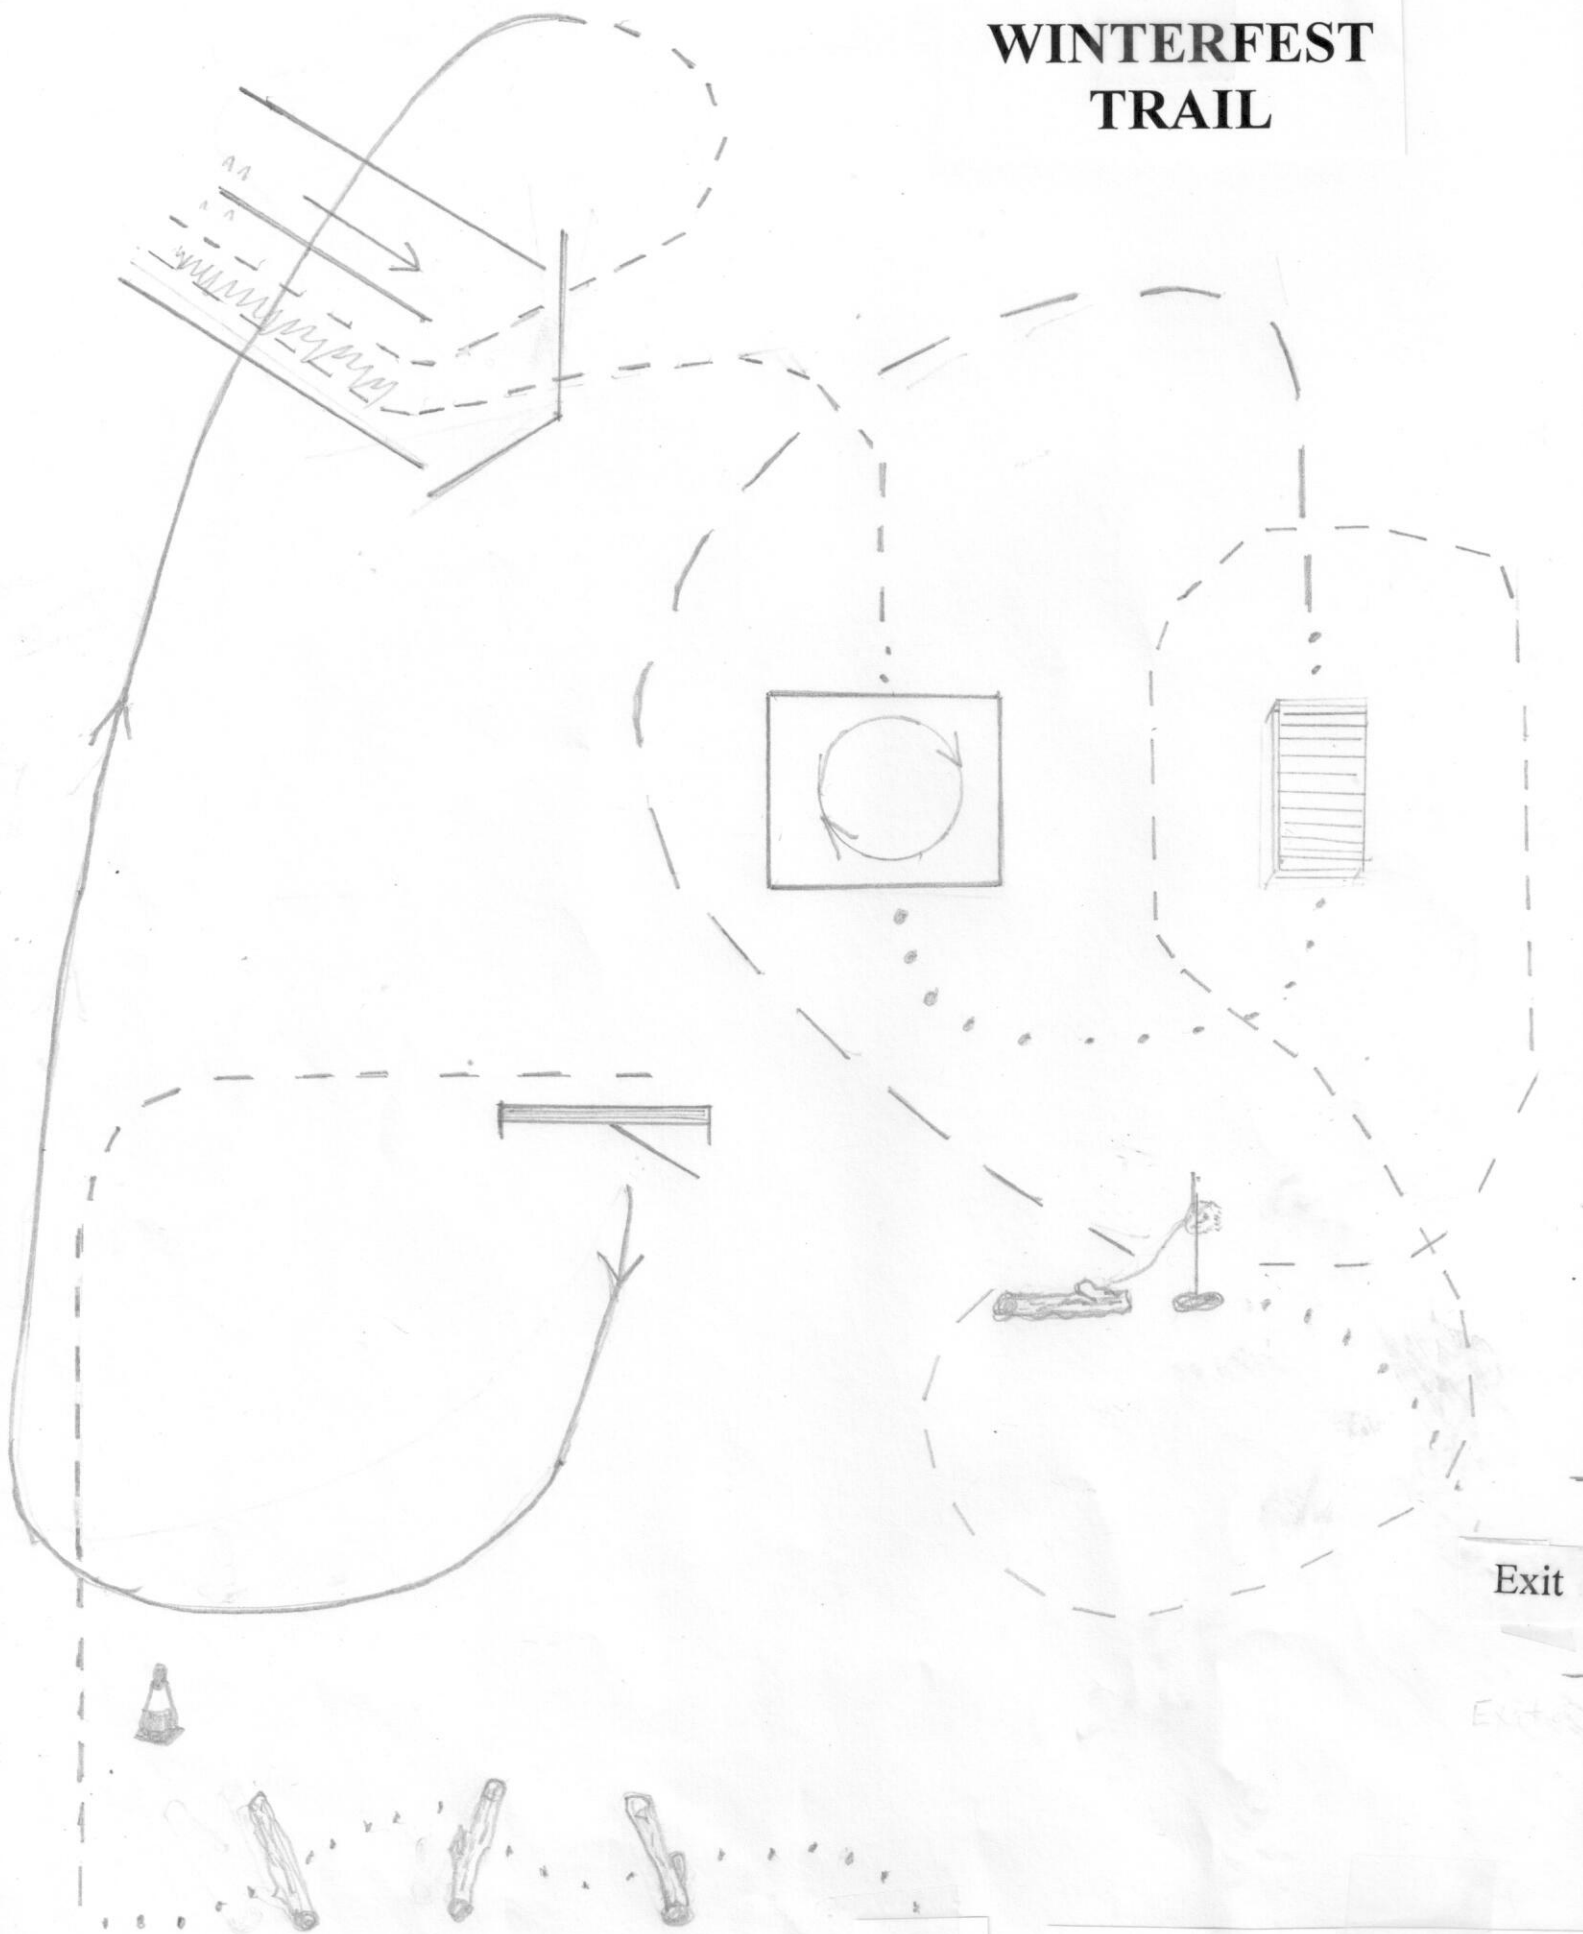

# WINTERFEST TRAIL

Start

Exit

*Trail course designed by Dona Ramsteck 2022*

# WINTERFEST TRAIL

1. Walk over logs.
2. Trot to gate. Right hand push.
3. Lope over 3 logs. Trot into chute.
4. Sidepass log to the right. Back into chute.
5. Trot out of chute over log.
6. Walk into box, 360 to the right.
7. Walk to the bridge.
8. Extended trot to Log drag.
9. Drag Woody in a figure 8 at a trot around bridge.  
Youth and novice carry lariat in figure 8 at a walk or trot.
10. Exit arena at a walk through side gate.