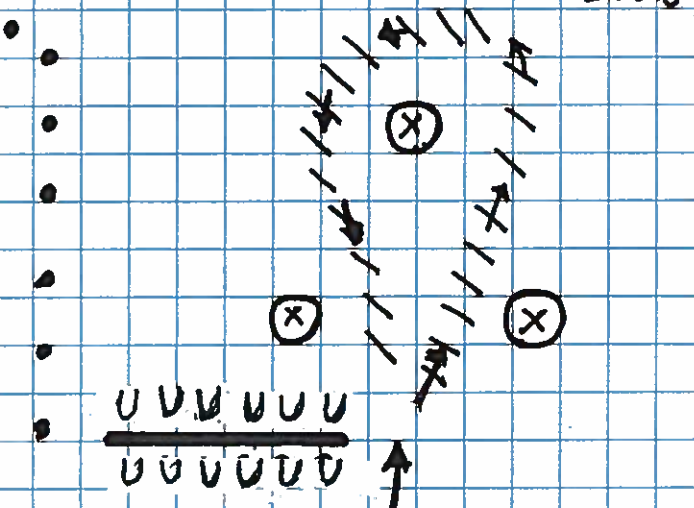

RIGHT
HAND
PUSH

Ride With Pride

Trail Pattern Verbiage

- 1.) Right Hand Push Gate
- 2.) Trot to and through box as shown
- 3.) Stop in Box complete 1 ¼ turn to the Right
- 4.) Walk over logs and bridge to the Drag
- 5.) Drag Circle to the Right, return log to starting position (Novice circle to the right with slicker or rope)
- 6.) Lope Right lead
- 7.) Back through Barrels as shown
- 8.) Side pass Right and Exit at a walk

Course maybe adjusted for space in the arena

..... Walk

----- Trot

_____ Lope

////////// Back

u u u u u Side pass