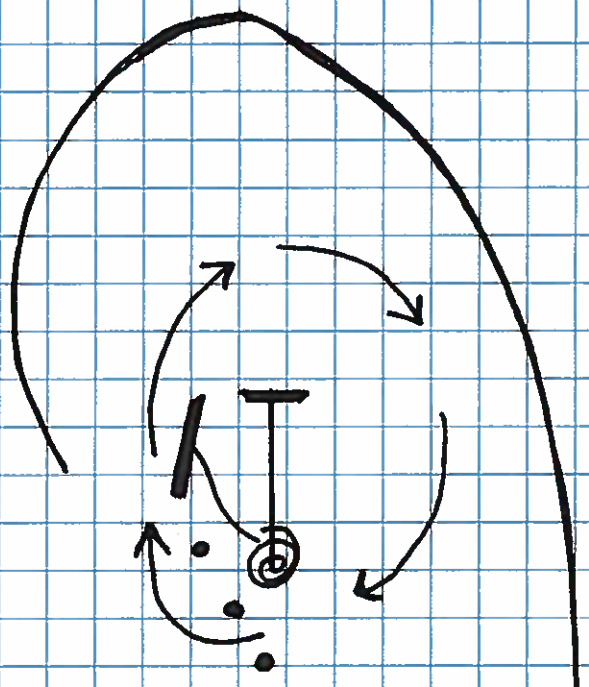

RIGHT
HAND
PUSH

Ride With Pride

Trail Pattern Verbiage

- 1.) Right Hand Push Gate
- 2.) Trot to and through box as shown
- 3.) Stop in Box complete 1 ¼ turn to the Right
- 4.) Walk over logs and bridge to the Drag
- 5.) Drag Circle to the Right, return log to starting position (Novice circle to the right with slicker or rope)
- 6.) Lope Right lead
- 7.) Back through Barrels as shown
- 8.) Side pass Right and Exit at a walk

Course maybe adjusted for space in the arena

..... Walk

----- Trot

_____ Lope

////////// Back

u u u u u Side pass