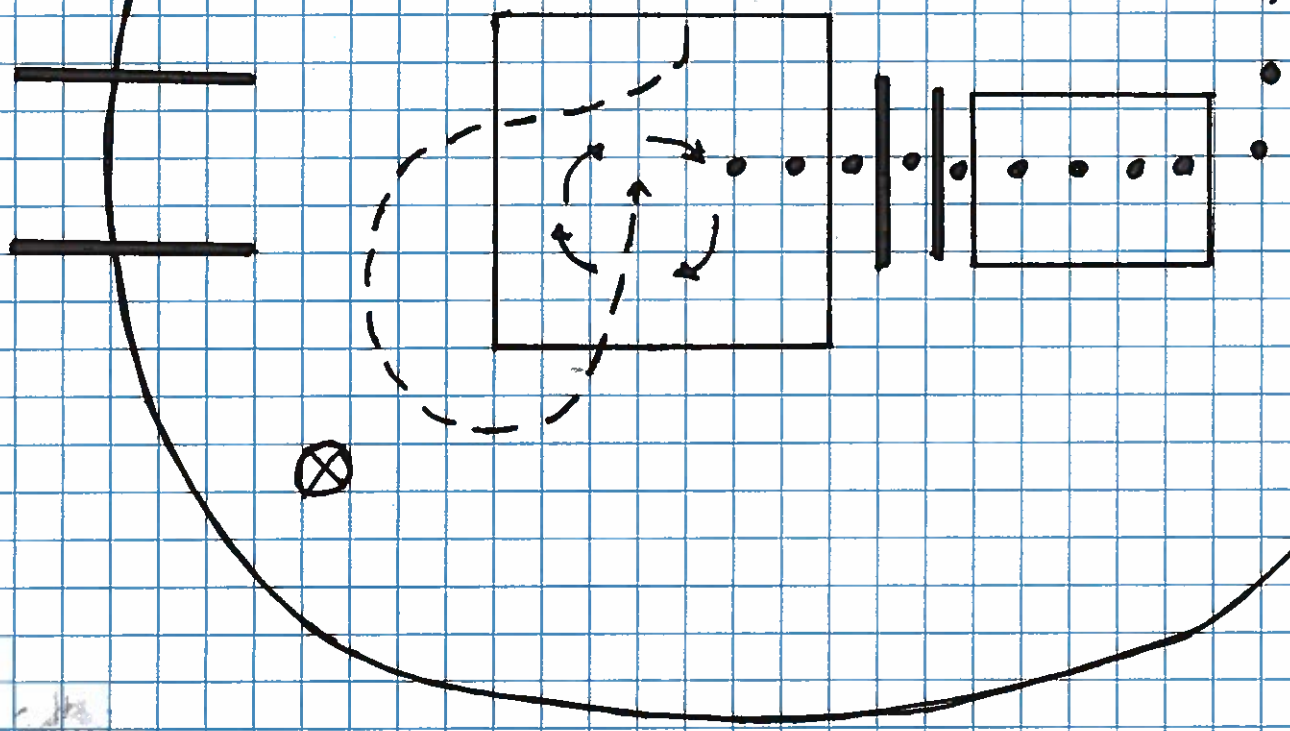

RIGHT
HAND
PUSH

Ride With Pride

Trail Pattern Verbiage

- 1.) Right Hand Push Gate
- 2.) Trot to and through box as shown
- 3.) Stop in Box complete 1 ¼ turn to the Right
- 4.) Walk over logs and bridge to the Drag
- 5.) Drag Circle to the Right, return log to starting position (Novice circle to the right with slicker or rope)
- 6.) Lope Right lead
- 7.) Back through Barrels as shown
- 8.) Side pass Right and Exit at a walk

Course maybe adjusted for space in the arena

..... Walk

----- Trot

_____ Lope

////////// Back

u u u u u Side pass