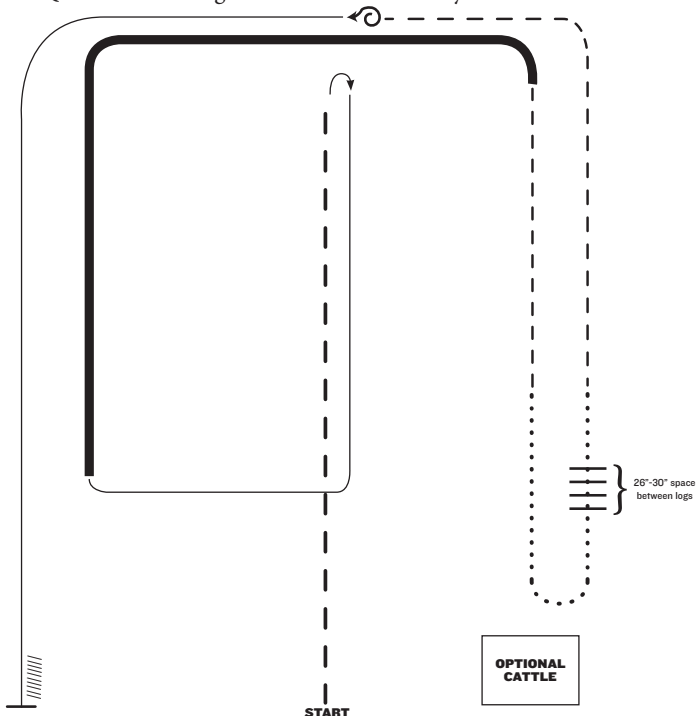

RANCH RIDING - PATTERN 15

AQHA ranch Riding Winterfest 2020 friday Yellow arena

1. Extended trot
2. Stop, rollback right
3. Lope right lead
4. Extended lope (right lead)
5. Trot
6. Walk
7. Walk over logs
8. Walk
9. Trot
10. Stop, 360 left
11. Lope left lead
12. Stop and back

Note: The drawn description of this pattern is only intended for the general depiction of the pattern. Exhibitors should utilize the arena space to best exhibit their horses.